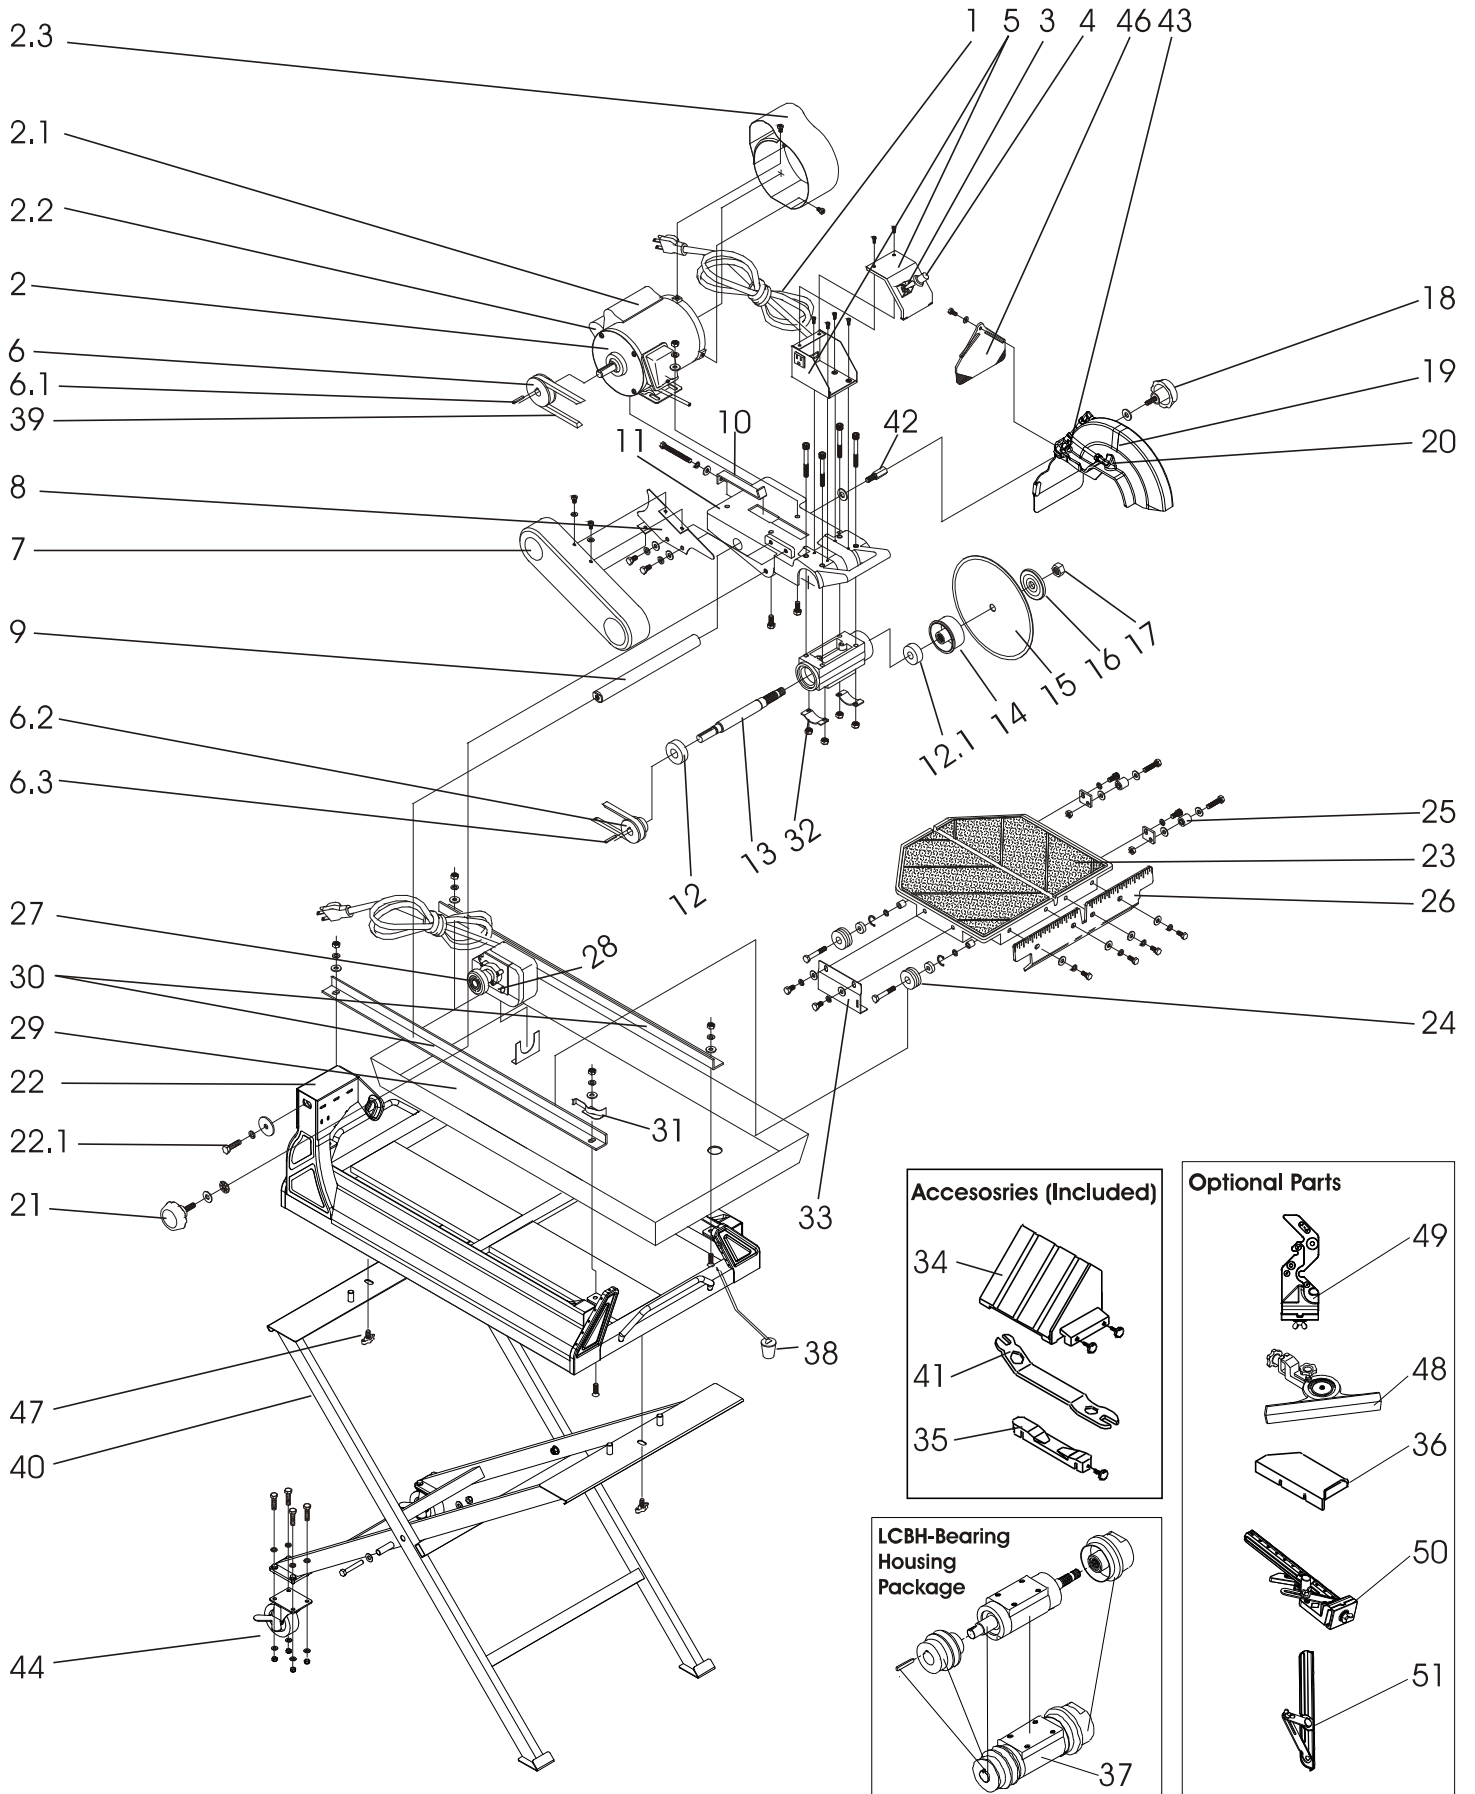

clipper

CTC-1015XL Series

CTC1015XL SAW EXPLODED VIEW

CTC1015XL DIAGRAMA DE LA SIERRA

Accesorios (Included)

Optional Parts

LCBH-Bearing Housing Package

CTC-1015XL REPLACEMENT PARTS LIST