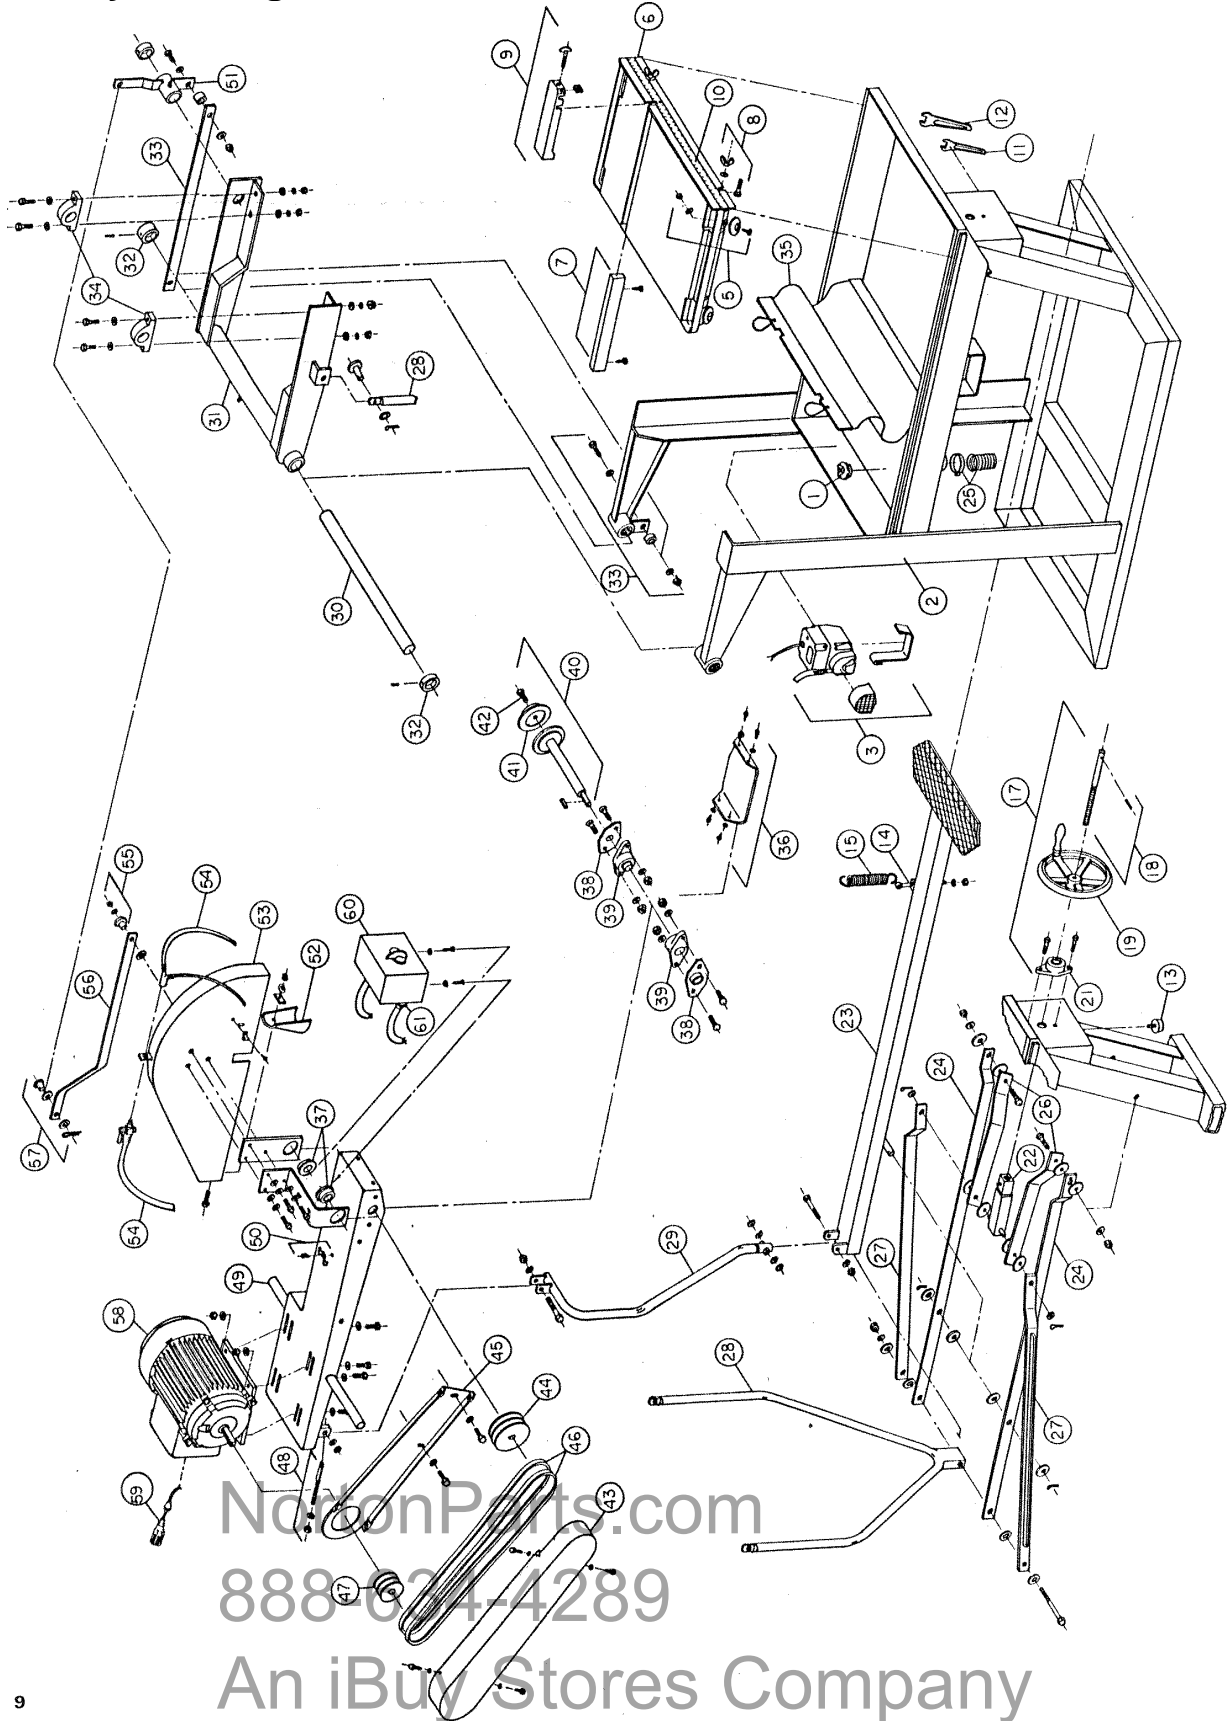

clipper
An iBuy Stores Company

A PRODUCT OF NORTON COMPANY

FORM 5316 rev9/00

V. PARTS LIST SECTION

D. Assembly Drawing

NortonParts.com
888-624-4289
An iBuy Stores Company

BBH Masonry Saw Parts

Item N ^o	Description	Part N ^o	Item N ^o	Description	Part N ^o
1	Drain Plug	213622	33	Lower Stay Level Arm Assembly	219074
2	Frame Weldment	219026C	34	Bearing Kit Pivot Head	219070
3	Water Pump Kit Screen Hood Impeller (Not Shown)	216138 216641 216642 216658	35	Water Curtain Assembly	219038
4	Conveyor Cart	216286	36	Protection Plate Kit	218047
5	Sheaves, Cart [4]	213621	37	Bushing Bearing Nylon	213631
6	Back Stop, Cart	216288	38	Support Blade Shaft	214129C
7	Wood strip, Cart	216287	39	Bearing Blade Shaft (1)	218049
8	Hardware Kit, Back Stop	216293	40	Blade Shaft Kit	218050
9	Guide A Cut Assembly	216128	41	Loose Collar	218016
10	Scale Kit	216291	42	Screw Loose Collar	8042096
11	Wrench 3/4"	213643	43	Belt Guard Assembly	218051
12	Wrench 7/8"	214124	44	Pulley Blade Shaft	76132
13	Stop Rubber	210051	45	Bracket Belt Guard	218052
14	Tensioning Eye-Bolt	73277	46	V-Belts 20" Blade Guard V-Belts 14" Blade Guard	216662 216663
15	Spring, Foot Pedal	72567	47	Pulley Motor 14" 5HP Pulley Motor 20" 5HP Pulley Motor 20" 7.5HP	76130 76131 210926
16	Decal Kit (Not Shown)	219062	48	Screw Belt Tensioning	73277
17	Raising Screw Assembly	219063	49	Cutting Head Weldment	219015C
18	Raising Screw Kit	219064	50	Clamp Kit Cable	214029
19	Hand Wheel	219034	51	Stay Level Pivot Weldment	219009
20	Set Collar	101132	52	Splash Guard Kit	218053
21	Bearing Kit Raise Screw	219065	53	Blade Guard 14" Blade Guard 20"	214102C 218007
22	Cover, Raise/Lower	219010	54	Water Distribution Assy. 14" Water Distribution Assy. 20"	214052 218055
23	Foot Pedal Weldment	219029	55	Cam Kit Stay Level Arm	214132
24	Horizontal Link	219031	56	Stay Level Arm	218014
25	Drain Hose & Clamp	219066	57	Pin Kit Stay-Level Arm	214131
26	Vertical Link Assembly	219067	58	Motor 5HP 230/60Hz/1ph Motor 5HP 230-460/60Hz/3ph Motor 7.5HP 230-460/60Hz/3ph	211038 219040 219041
27	Diagonal Link Weldment	219032	59A	Receptacle Water Pump	212168
28	Yoke Weldment Assembly	219068	59B	Pigtail Water Pump	212168
29	Connecting Link Assembly	219069	60	Switch Assembly 230/60/1 Switch Assembly 230-460/60/3	218093 218094
30	Pivot Bar Rear	219071	-NA-	Switch Box Only (NO SWITCH)	219060
31	Swing Arm Assembly	219072	-NA-	Electrical Switch & Box Only	219059
32	Set Collar Kit	219073			