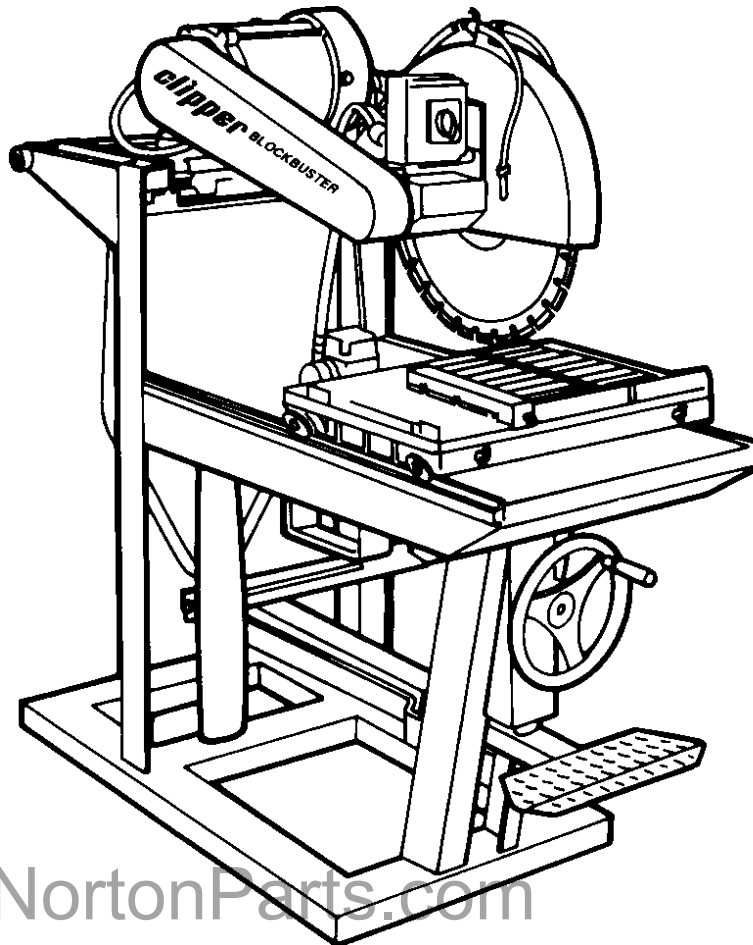

OWNERS MANUAL

Clipper Masonry Saw

Models:

BBH455

BBH255

BBH275

NortonParts.com

888-634-4289